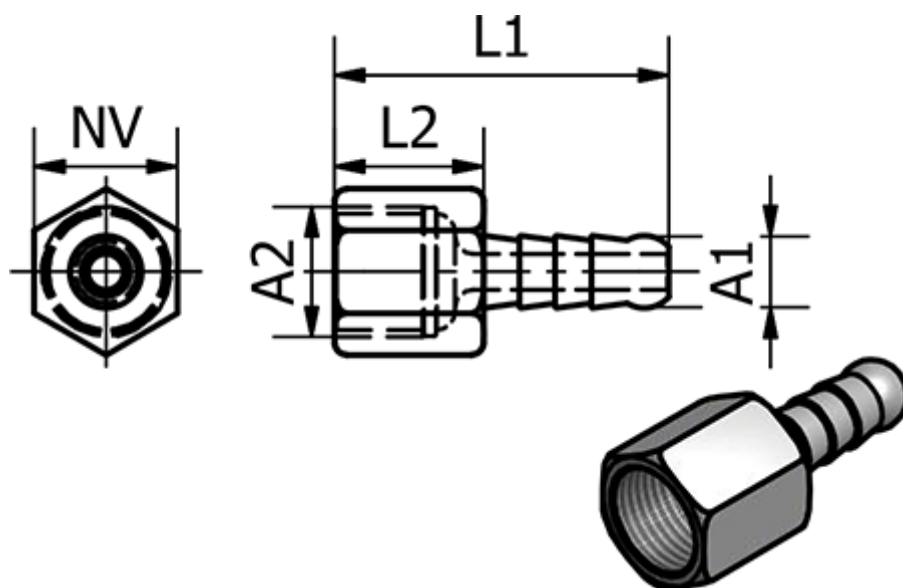

Article number: 58623706N

Description: Tube Connector 237.06-N, Ø8 - G 1/4"
Nickel-plated brass

Measures

| | |
|-----------------------|----------|
| Ext. Hose Diameter A1 | = 8 |
| L1 | = 33 |
| L2 | = 10 |
| NV | = 15 |
| Thread A2 | = G 1/4" |